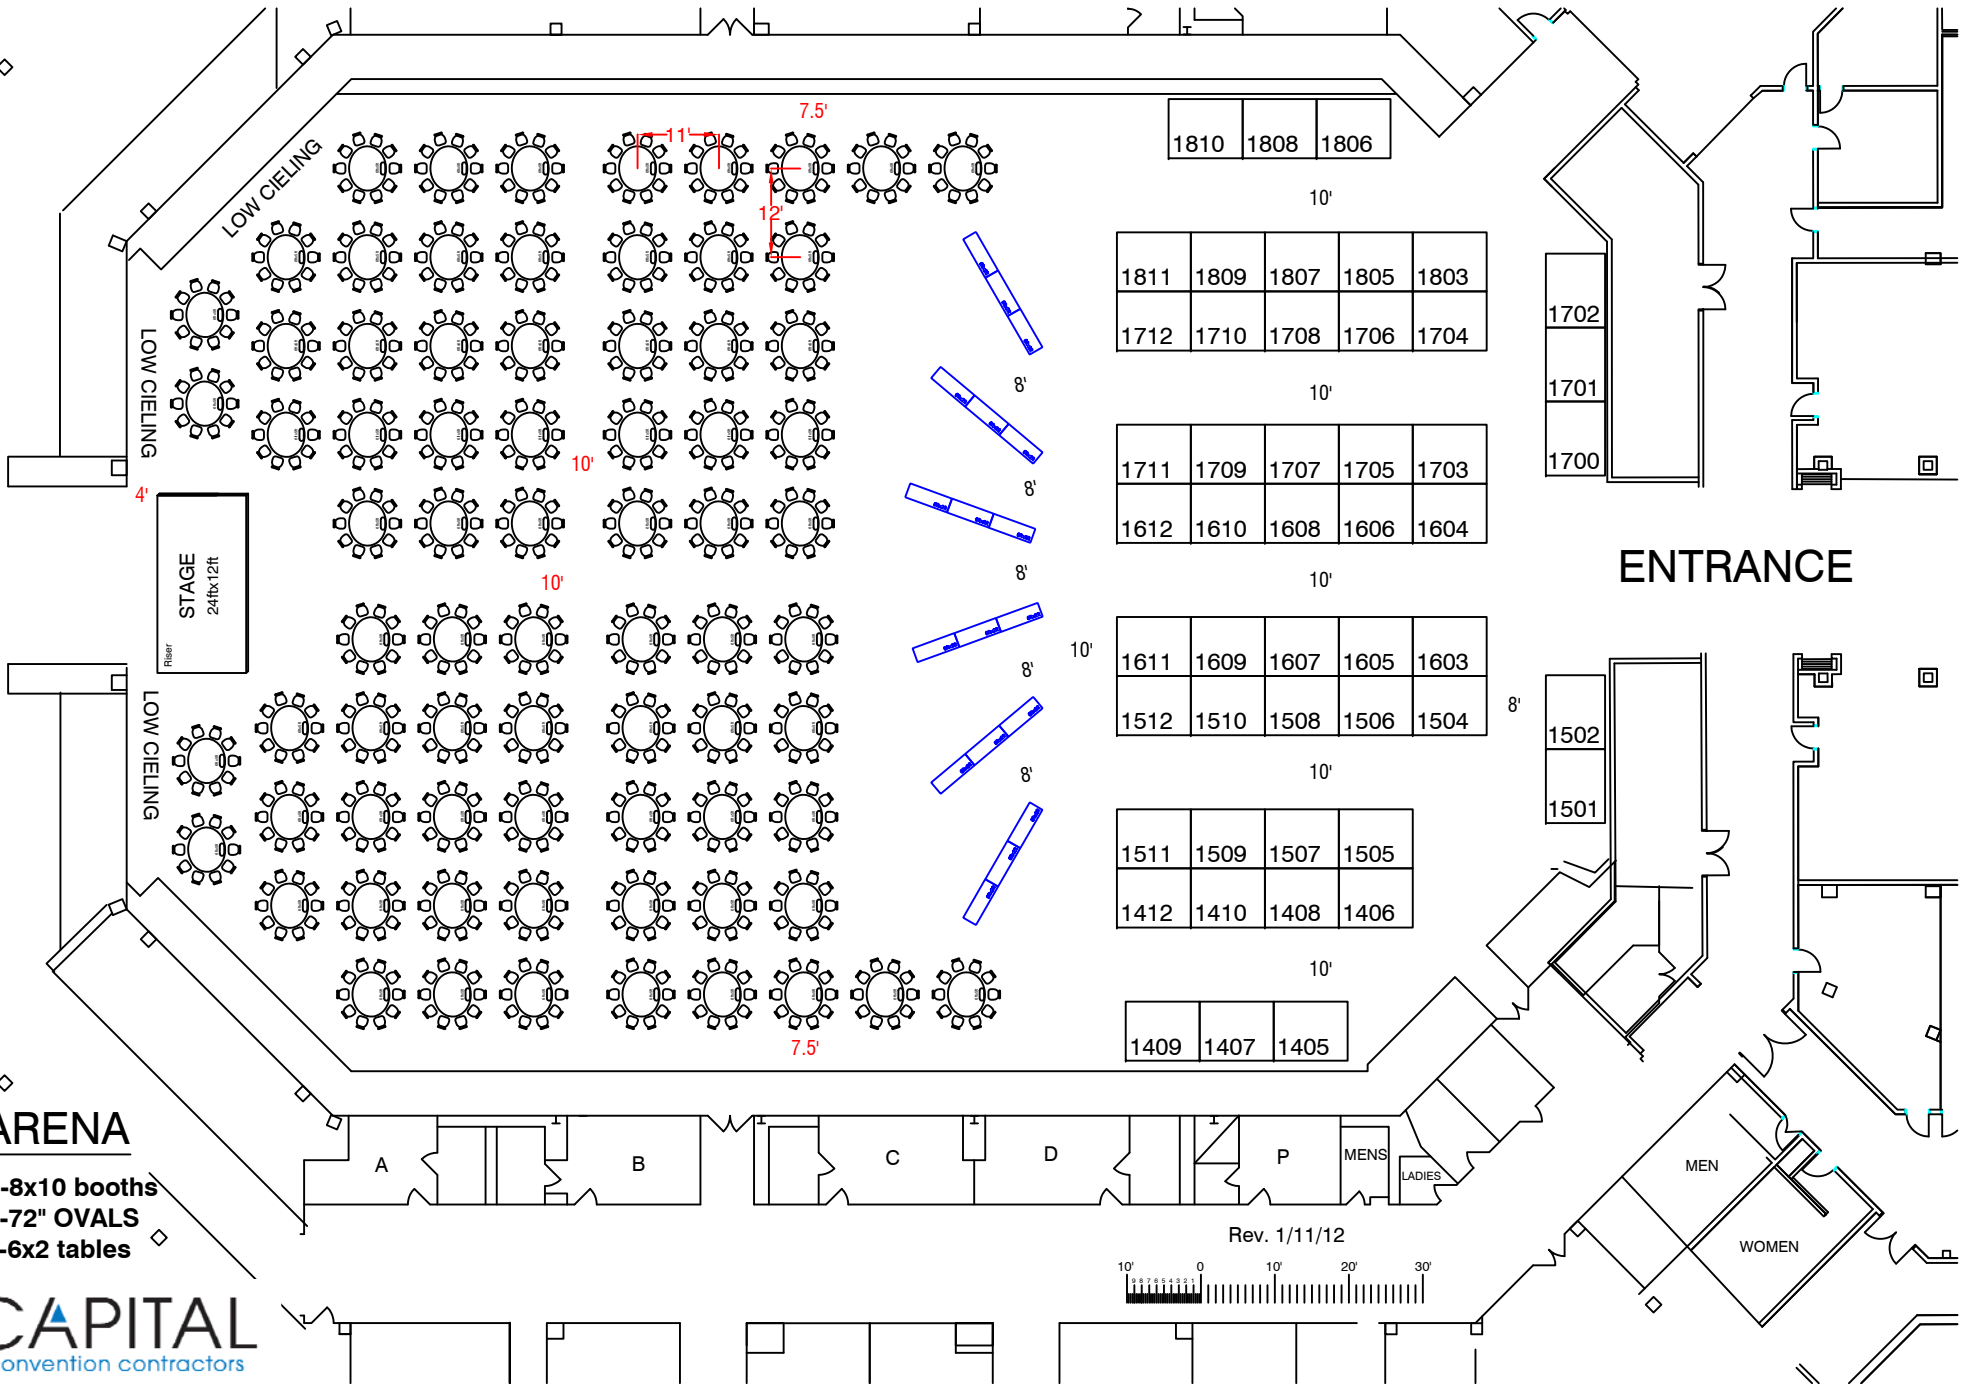

MASSBUYS Expo
 May 2, 2012
 DCU Center • Worcester, Massachusetts

ARENA

- 49-8x10 booths
- 74-72" OVALS
- 18-6x2 tables

Rev. 1/11/12