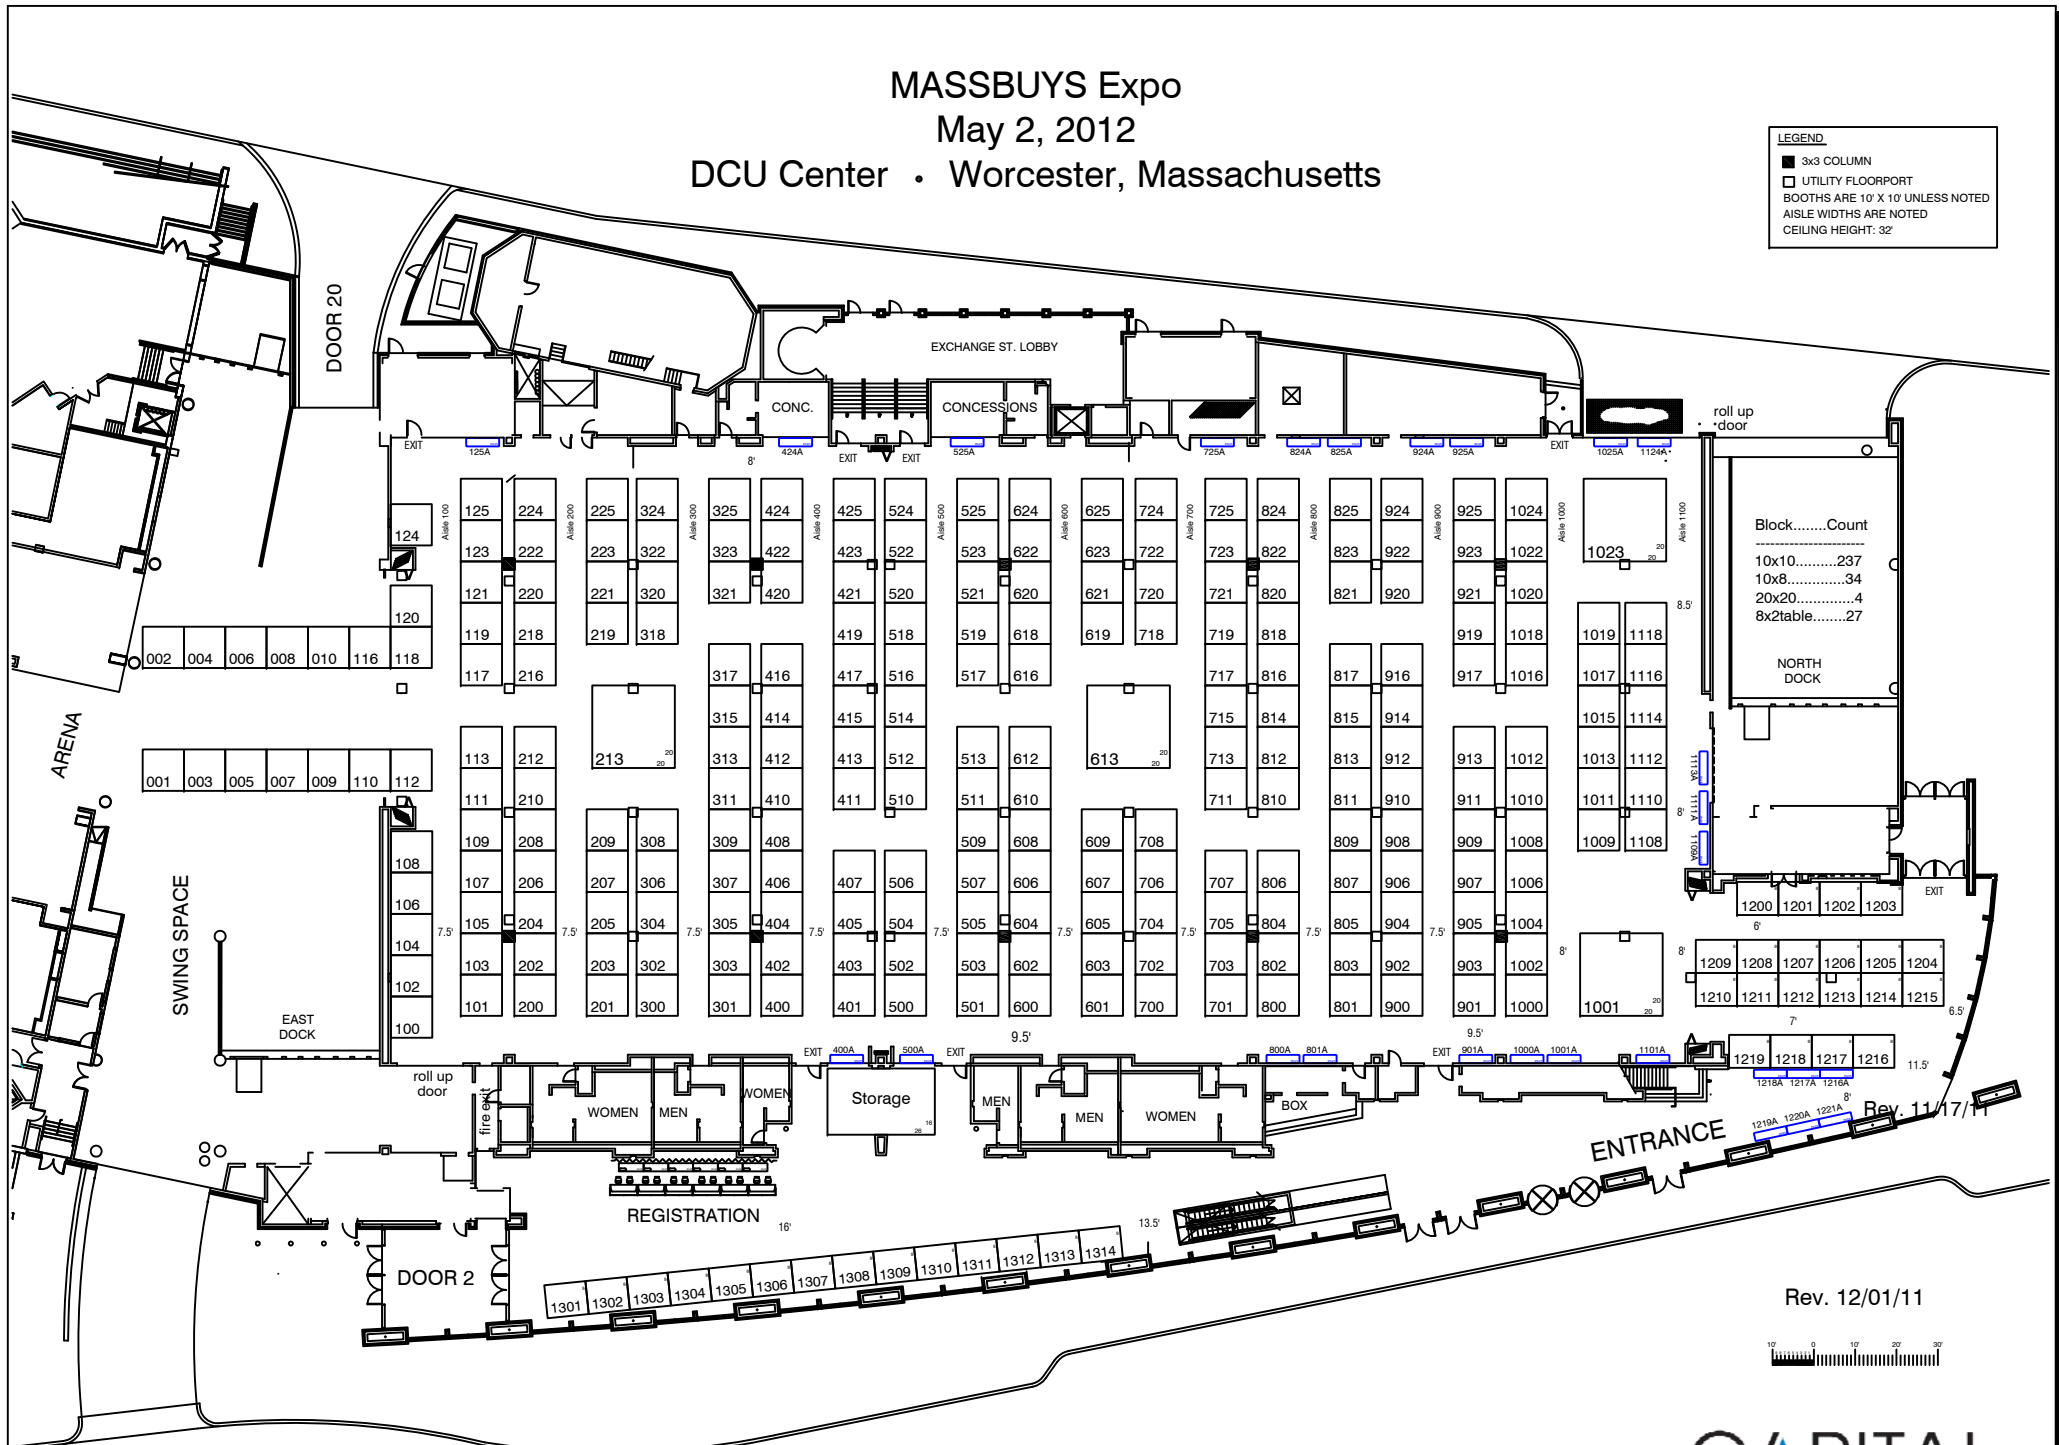

MASSBUYS Expo May 2, 2012 DCU Center • Worcester, Massachusetts

LEGEND

- 3x3 COLUMN
- UTILITY FLOORPORT
- BOOTHS ARE 10' X 10' UNLESS NOTED
- aisle widths ARE NOTED
- CEILING HEIGHT: 32'

Rev. 12/01/11